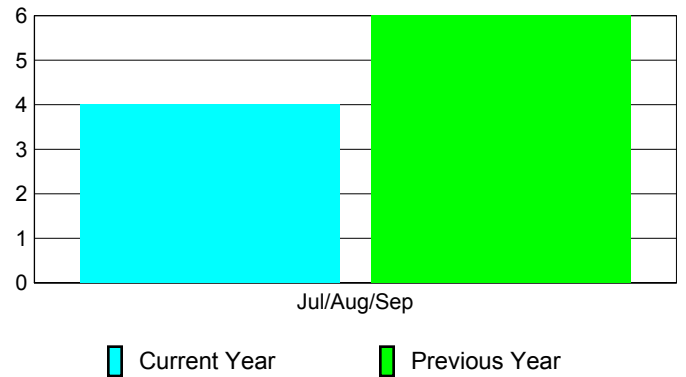

Membership Results
2010-2011

Membership
2009-2010

Month	Net Memb Goal	Actual New Memb	Actual Dropped Memb	Gain/Loss of Memb	Gain/Loss of Memb
Jul/Aug/Sep	3	36	-32	4	6
Totals	3	36	-32	4	6

Membership Results 2010-2011

Goal, New, Dropped, Gain/Loss

Comparison of Membership Gain/Loss

Current Year Compared to the Previous Year

Gender Comparison 2010-2011

■ Male ■ Female