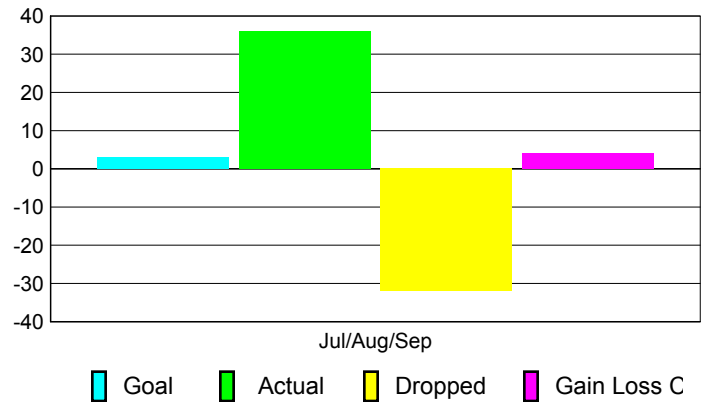

Membership Results 2010-2011

Goal, New, Dropped, Gain/Loss