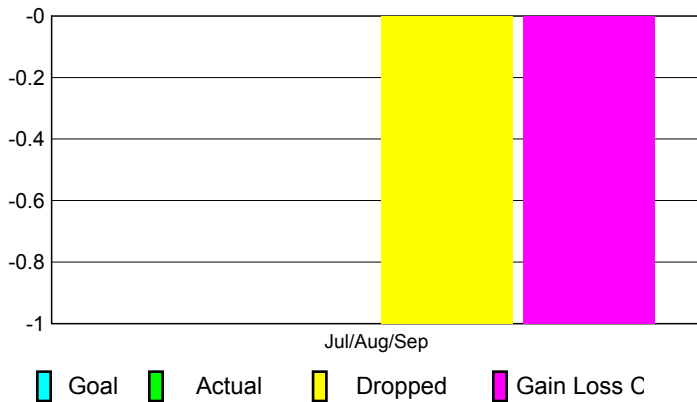

2010-2011 GMT Reports for District (or Undistricted) **District 105 M**

GMT: HOWARD PATRICK LEE

Location: ENGLAND

GMT CA: 4

CLUBS

Club Results
2010-2011

Clubs
2009-2010

Month	New Club Goal	Actual New Clubs	Actual Dropped Clubs	Gain/Loss of Clubs	Gain/Loss of Clubs
Jul/Aug/Sep	0	0	-1	-1	0
Totals	0	0	-1	-1	0

Club Results 2010-2011

Goal, New, Dropped, Gain/Loss

Comparison of Club Gain/Loss

Current Year Compared to the Previous Year

YTD Status Quo Clubs 2010-2011

Status Quo Clubs Compared to Status Quo Members

MEMBERSHIP