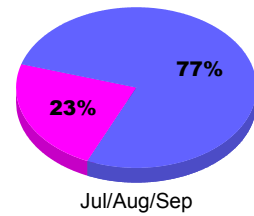

Membership Results
2010-2011

Membership
2009-2010

Month	Net Memb Goal	Actual New Memb	Actual Dropped Memb	Gain/Loss of Memb	Gain/Loss of Memb
Jul/Aug/Sep	3	36	-32	4	6
Totals	3	36	-32	4	6

Membership Results 2010-2011

Goal, New, Dropped, Gain/Loss

Comparison of Membership Gain/Loss

Current Year Compared to the Previous Year

Gender Comparison 2010-2011

■ Male ■ Female